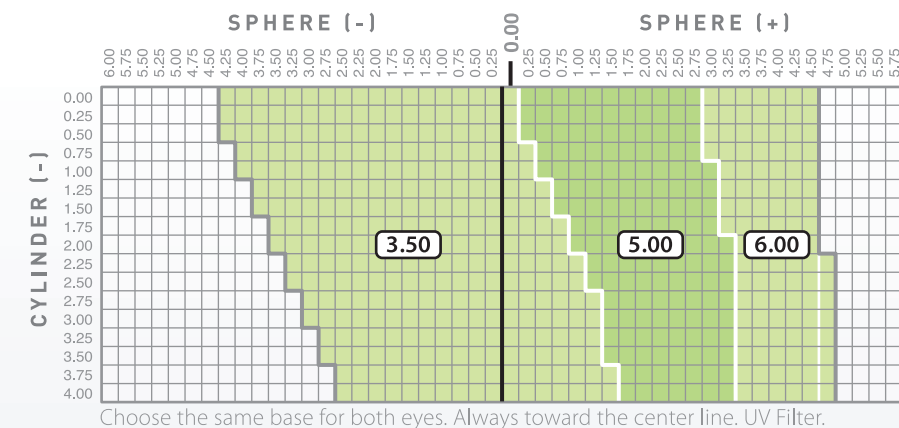

Availability

Trivex® Hard Coated

BASE	ADD											
	0.75	1.00	1.25	1.50	1.75	2.00	2.25	2.50	2.75	3.00	3.50	
3.50												
5.00												
6.00												

Cone of Binocular Vision

Each eye sees a 30° field of clear vision, but it is the overlapping 30° field from both eyes that adds three-dimensionality, or perspective, to the acuity of each eye.

The Trinity Spacia design maximizes vision in the overlapping Cone of Binocular Vision in order to deliver intense focus control and perspective in the mid-range and distance zones.

Trinity Spacia Wearer Profile

Base Selection Chart

Trivex®

Choose the same base for both eyes. Always toward the center line. UV Filter.