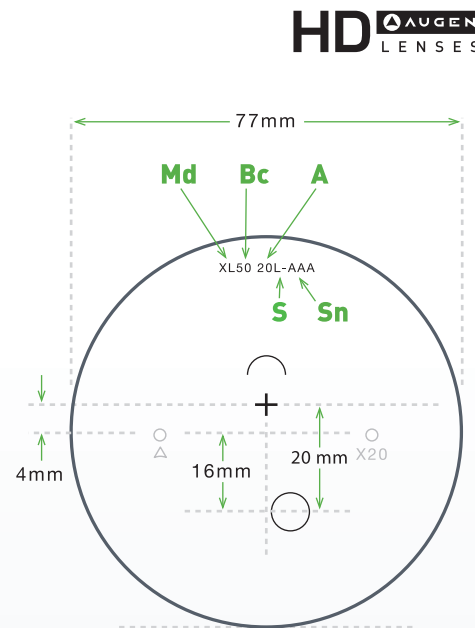

Trinity Spacia™ is created for this group, with a versatile, soft progressive design providing spacious mid-range and distance viewing for professional, technology and outdoor activities.

- Md** Material & Design
 - Bc** Base Curve
 - A** Addition
 - S** Side
 - Sn** Serial No.
- Frame B Measurement 33mm or more
22mm recommended fitting height