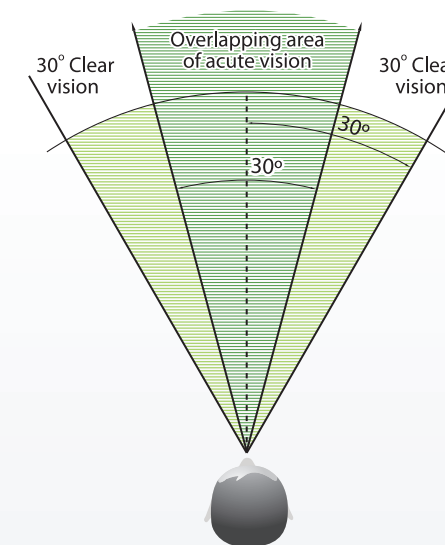

Availability

Trivex® Hard Coated

BASE	ADD											
	0.75	1.00	1.25	1.50	1.75	2.00	2.25	2.50	2.75	3.00	3.50	
3.50												
5.00												
6.00												

Cone of Binocular Vision

Each eye sees a 30° field of clear vision, but it is the overlapping 30° field from both eyes that adds three-dimensionality, or perspective, to the acuity of each eye.

The Trinity Spacia design maximizes vision in the overlapping Cone of Binocular Vision in order to deliver intense focus control and perspective in the mid-range and distance zones.

Trinity Spacia Wearer Profile