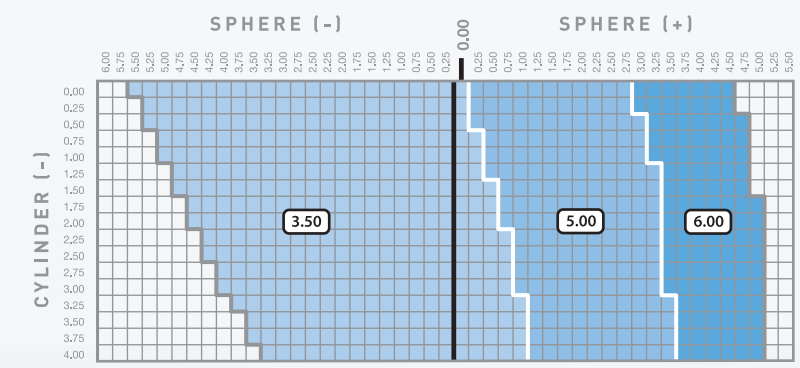

Choose the same base for both eyes. Always toward the center line. UV Filter.