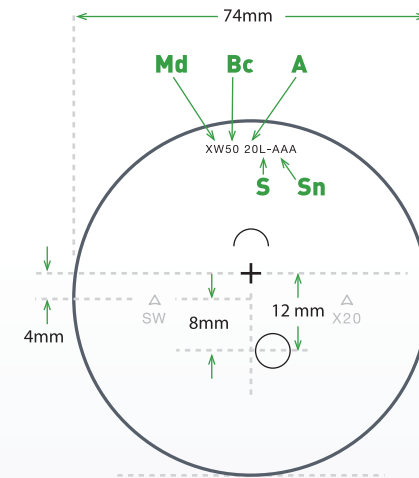

Md Material & Design	S Side
Bc Base Curve	Sn Serial No.
A Addition	
Frame B Measurement 22mm or more	
12mm recommended fitting height	

Augen High Definition

Augen High Definition progressive lenses incorporate patented double aspheric technology that delivers sharp, crisp vision with minimal distortion in the periphery. The unique aspheric front surface optical design is applied to advanced material substrates like Trivex to ensure maximum clarity and light transmittance.