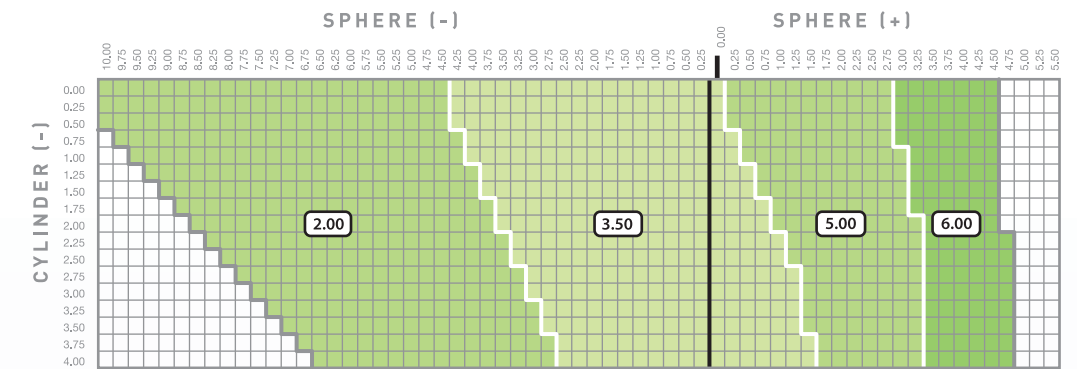

Availability

Trivex® Hard Coated

BASE	ADD								74 mm
	1.00	1.25	1.50	1.75	2.00	2.25	2.50	2.75	
2.00									
3.50									
5.00									
6.00									

Hard Resin 1.50 Hard Coated

BASE	ADD								72 mm
	1.00	1.25	1.50	1.75	2.00	2.25	2.50	2.75	
3.50									
5.00									
6.00									

Trivex Transitions® Hard Coated

BASE	ADD								74 mm
	1.00	1.25	1.50	1.75	2.00	2.25	2.50	2.75	
2.00									
3.50									
5.00									
6.00									

Base Selection Charts

Trivex®

Choose the same base for both eyes. Always toward the center line. UV Filter.