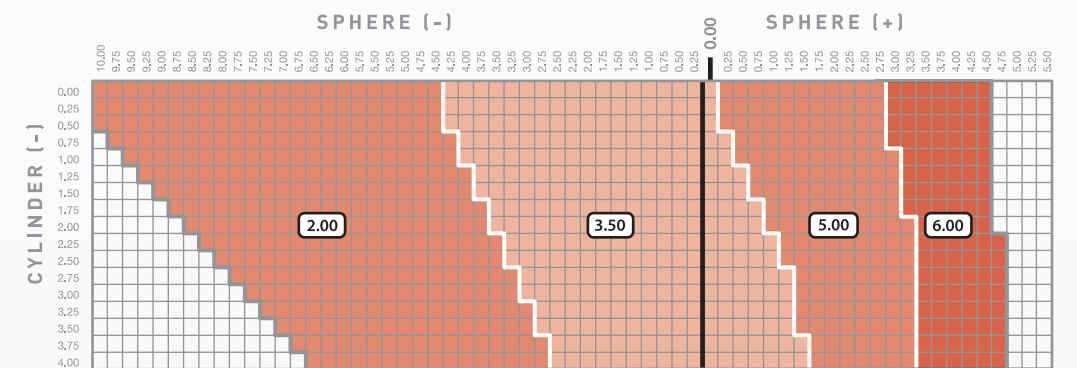

Trivex Transitions® Hard Coated

BASE	ADD								74 mm
	1.00	1.25	1.50	1.75	2.00	2.25	2.50	2.75	
2.00									
3.50									
5.00									
6.00									

Base Selection Charts

Trivex®

Choose the same base for both eyes. Always toward the center line. UV Filter.

Trivex Transitions®

Choose the same base for both eyes. Always toward the center line. UV Filter.

Hard Resin 1.50

Choose the same base for both eyes. Always toward the center line. UV Filter.