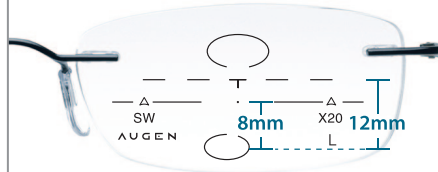

### HDRx Trinity 13/17 Free Form Progressive

Fast Adaptation in an Easy-Wear Design

- Soft design minimizes peripheral distortion.
- 17mm recommended minimum fitting height.
- Frame B measurement 27mm or more

### HDRx Trinity 8/12 Free Form Short Progressive

Better Vision in Small Frames

- Extra-short 8mm corridor allows quick, easy access to near zone.
- 12mm recommended minimum fitting height.
- Frame B measurement 22mm or more

### HDRx Trinity Spacia™ Free Form Progressive

Versatile Design for Today's Presbyope

- Extra-wide intermediate for today's technology & outdoor activities
- 22mm recommended minimum fitting height
- Frame B measurement 33mm or more