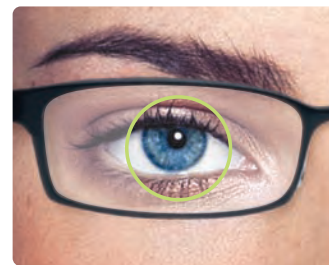

- Impressive clarity in all viewing directions
- Thinner, so your glasses look more attractive
- Lightweight, so your eyewear is more comfortable all day
- Available in clear and light-sensitive materials

Sharper Images with No Peripheral Distortion

Conventional Lens

- Produces image distortion through the lens periphery
- Can result in visual fatigue and eye irritation

High Definition Lens

- Sharp, clear vision from edge-to-edge
- No distortion in the lens periphery

Wider Field of Natural Vision

Conventional Lens

- Provides clear vision in central area of lens only

High Definition Lens

- Gradually flattens towards the edges of the lens
- Eliminates distortion, providing a wide field of natural vision