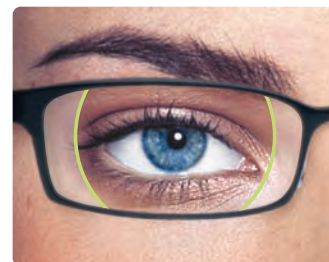

- Impressive clarity in all viewing directions
- Thinner, so your glasses look more attractive
- Lightweight, so your eyewear is more comfortable all day
- Available in clear and light-sensitive materials

Sharper Images with No Peripheral Distortion

Conventional Lens

- Produces image distortion through the lens periphery
- Can result in visual fatigue and eye irritation

High Definition Lens

- Sharp, clear vision from edge-to-edge
- No distortion in the lens periphery

Wider Field of Natural Vision

Conventional Lens

- Provides clear vision in central area of lens only

High Definition Lens

- Gradually flattens towards the edges of the lens
- Eliminates distortion, providing a wide field of natural vision